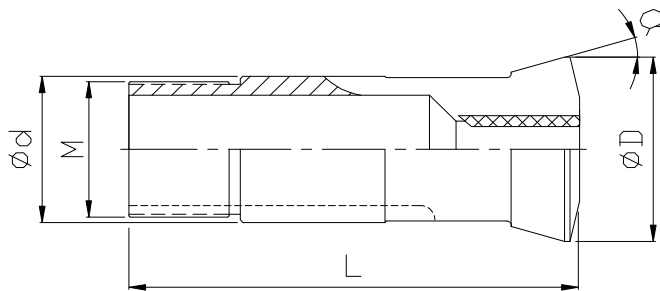

STAR #SR20 TD25S

Dimensions inches

Specification:	d= 1.1022"
	L=3.228"
	D=1.339"
α :	16°
Thread:	M25X1.0
Nann No.	3602E
Neukomm No.	22.001

Order No.	Product Title
5920R0.0469	#SR20 Bushing Round .0469" (3/64")
5920R0.0625	#SR20 Bushing Round .0625" (1/16")
5920R0.0781	#SR20 Bushing Round .0781" (5/64")
5920R0.0938	#SR20 Bushing Round .0938" (3/32")
5920R0.1094	#SR20 Bushing Round .1094" (7/64")
5920R0.1250	#SR20 Bushing Round .1250" (1/8")
5920R0.1406	#SR20 Bushing Round .1406" (9/64")
5920R0.1562	#SR20 Bushing Round .1562" (5/32")
5920R0.1719	#SR20 Bushing Round .1719" (11/64")
5920R0.1875	#SR20 Bushing Round .1875" (3/16")
5920R0.2031	#SR20 Bushing Round .2031" (13/64")
5920R0.2188	#SR20 Bushing Round .2188" (7/32")
5920R0.2344	#SR20 Bushing Round .2344" (15/64")
5920R0.2500	#SR20 Bushing Round .2500" (1/4")
5920R0.2656	#SR20 Bushing Round .2656" (17/64")
5920R0.2812	#SR20 Bushing Round .2812" (9/32")
5920R0.2969	#SR20 Bushing Round .2969" (19/64")
5920R0.3125	#SR20 Bushing Round .3125" (5/16")
5920R0.3281	#SR20 Bushing Round .3281" (21/64")
5920R0.3438	#SR20 Bushing Round .3438" (11/32")
5920R0.3594	#SR20 Bushing Round .3594" (23/64")
5920R0.3750	#SR20 Bushing Round .3750" (3/8")
5920R0.3906	#SR20 Bushing Round .3906" (25/64")
5920R0.4062	#SR20 Bushing Round .4062" (13/32")
5920R0.4219	#SR20 Bushing Round .4219" (27/64")
5920R0.4375	#SR20 Bushing Round .4375" (7/16")
5920R0.4531	#SR20 Bushing Round .4531" (29/64")
5920R0.4688	#SR20 Bushing Round .4688" (15/32")
5920R0.4844	#SR20 Bushing Round .4844" (31/64")
5920R0.5000	#SR20 Bushing Round .5000" (1/2")
5920R0.5156	#SR20 Bushing Round .5156" (33/64")
5920R0.5312	#SR20 Bushing Round .5312" (17/32")
5920R0.5469	#SR20 Bushing Round .5469" (35/64")
5920R0.5625	#SR20 Bushing Round .5625" (9/16")
5920R0.5781	#SR20 Bushing Round .5781" (37/64")
5920R0.5938	#SR20 Bushing Round .5938" (19/32")
5920R0.6094	#SR20 Bushing Round .6094" (39/64")
5920R0.6250	#SR20 Bushing Round .6250" (5/8")
5920R0.6406	#SR20 Bushing Round .6406" (41/64")
5920R0.6562	#SR20 Bushing Round .6562" (21/32")
5920R0.6719	#SR20 Bushing Round .6719" (43/64")
5920R0.6875	#SR20 Bushing Round .6875" (11/16")