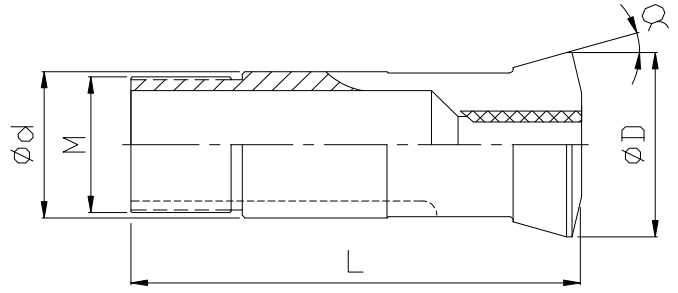

STAR #SR20 TD25S

Dimensions Metric

Specification:	d= 28.0
	L=82
	D=34.0
α :	16°
Thread:	M25X1.0
Nann No.	3602E
Neukomm No.	22.001

Order No.	Product Title
5920R1.0	#SR20 Bushing Round 1.0m/m
5920R1.5	#SR20 Bushing Round 1.5m/m
5920R2.0	#SR20 Bushing Round 2.0m/m
5920R2.5	#SR20 Bushing Round 2.5m/m
5920R3.0	#SR20 Bushing Round 3.0m/m
5920R3.5	#SR20 Bushing Round 3.5m/m
5920R4.0	#SR20 Bushing Round 4.0m/m
5920R4.5	#SR20 Bushing Round 4.5m/m
5920R5.0	#SR20 Bushing Round 5.0m/m
5920R5.5	#SR20 Bushing Round 5.5m/m
5920R6.0	#SR20 Bushing Round 6.0m/m
5920R6.5	#SR20 Bushing Round 6.5m/m
5920R7.0	#SR20 Bushing Round 7.0m/m
5920R7.5	#SR20 Bushing Round 7.5m/m
5920R8.0	#SR20 Bushing Round 8.0m/m
5920R8.5	#SR20 Bushing Round 8.5m/m
5920R9.0	#SR20 Bushing Round 9.0m/m
5920R9.5	#SR20 Bushing Round 9.5m/m
5920R10.0	#SR20 Bushing Round 10.0m/m
5920R10.5	#SR20 Bushing Round 10.5m/m
5920R11.0	#SR20 Bushing Round 11.0m/m
5920R11.5	#SR20 Bushing Round 11.5m/m
5920R12.0	#SR20 Bushing Round 12.0m/m
5920R12.5	#SR20 Bushing Round 12.5m/m
5920R13.0	#SR20 Bushing Round 13.0m/m
5920R13.5	#SR20 Bushing Round 13.5m/m
5920R14.0	#SR20 Bushing Round 14.0m/m
5920R14.5	#SR20 Bushing Round 14.5m/m
5920R15.0	#SR20 Bushing Round 15.0m/m
5920R15.5	#SR20 Bushing Round 15.5m/m
5920R16.0	#SR20 Bushing Round 16.0m/m
5920R16.5	#SR20 Bushing Round 16.5m/m
5920R17.0	#SR20 Bushing Round 17.0m/m
5920R17.5	#SR20 Bushing Round 17.5m/m
5920R18.0	#SR20 Bushing Round 18.0m/m