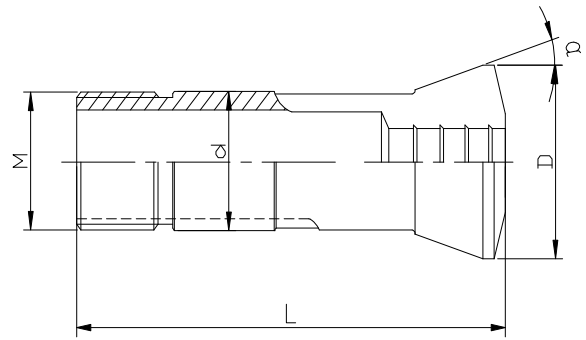

HARDINGE 20C

Dimensions Metric (Steel)

Specification: d= 60.4

L=163

D=73.2

α : 10°

Thread: 60X1.5

Order No.	Product Title
-----------	---------------

1720R3.0	20C Collet Round 3.0m/m
1720R3.5	20C Collet Round 3.5m/m
1720R4.0	20C Collet Round 4.0m/m
1720R4.5	20C Collet Round 4.5m/m
1720R5.0	20C Collet Round 5.0m/m
1720R5.5	20C Collet Round 5.5m/m
1720R6.0	20C Collet Round 6.0m/m
1720R6.5	20C Collet Round 6.5m/m
1720R7.0	20C Collet Round 7.0m/m
1720R7.5	20C Collet Round 7.5m/m
1720R8.0	20C Collet Round 8.0m/m
1720R8.5	20C Collet Round 8.5m/m
1720R9.0	20C Collet Round 9.0m/m
1720R9.5	20C Collet Round 9.5m/m
1720R10.0	20C Collet Round 10.0m/m
1720R10.5	20C Collet Round 10.5m/m
1720R11.0	20C Collet Round 11.0m/m
1720R11.5	20C Collet Round 11.5m/m
1720R12.0	20C Collet Round 12.0m/m
1720R12.5	20C Collet Round 12.5m/m
1720R13.0	20C Collet Round 13.0m/m
1720R13.5	20C Collet Round 13.5m/m
1720R14.0	20C Collet Round 14.0m/m
1720R14.5	20C Collet Round 14.5m/m
1720R15.0	20C Collet Round 15.0m/m
1720R15.5	20C Collet Round 15.5m/m
1720R16.0	20C Collet Round 16.0m/m
1720R16.5	20C Collet Round 16.5m/m
1720R17.0	20C Collet Round 17.0m/m
1720R17.5	20C Collet Round 17.5m/m
1720R18.0	20C Collet Round 18.0m/m
1720R18.5	20C Collet Round 18.5m/m
1720R19.0	20C Collet Round 19.0m/m
1720R19.5	20C Collet Round 19.5m/m
1720R20.0	20C Collet Round 20.0m/m
1720R20.5	20C Collet Round 20.5m/m
1720R21.0	20C Collet Round 21.0m/m
1720R21.5	20C Collet Round 21.5m/m
1720R22.0	20C Collet Round 22.0m/m