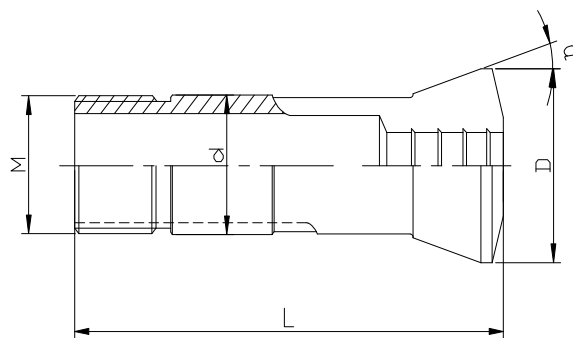

HARDINGE 20C

Dimensions inches

Specification:	d= 2.378"
	L=6.418"
	D=2.882"
α :	10°
Thread:	M60X1.5

Order No.	Product Title

1720R0.1250	20C Collet Round .1250" (1/8")
1720R0.1406	20C Collet Round .1406" (9/64")
1720R0.1562	20C Collet Round .1562" (5/32")
1720R0.1719	20C Collet Round .1719" (11/64")
1720R0.1875	20C Collet Round .1875" (3/16")
1720R0.2031	20C Collet Round .2031" (13/64")
1720R0.2188	20C Collet Round .2188" (7/32")
1720R0.2344	20C Collet Round .2344" (15/64")
1720R0.2500	20C Collet Round .2500" (1/4")
1720R0.2656	20C Collet Round .2656" (17/64")
1720R0.2812	20C Collet Round .2812" (9/32")
1720R0.2969	20C Collet Round .2969" (19/64")
1720R0.3125	20C Collet Round .3125" (5/16")
1720R0.3281	20C Collet Round .3281" (21/64")
1720R0.3438	20C Collet Round .3438" (11/32")
1720R0.3594	20C Collet Round .3594" (23/64")
1720R0.3750	20C Collet Round .3750" (3/8")
1720R0.3906	20C Collet Round .3906" (25/64")
1720R0.4062	20C Collet Round .4062" (13/32")
1720R0.4219	20C Collet Round .4219" (27/64")
1720R0.4375	20C Collet Round .4375" (7/16")
1720R0.4531	20C Collet Round .4531" (29/64")
1720R0.4688	20C Collet Round .4688" (15/32")
1720R0.4844	20C Collet Round .4844" (31/64")
1720R0.5000	20C Collet Round .5000" (1/2")
1720R0.5156	20C Collet Round .5156" (33/64")
1720R0.5312	20C Collet Round .5312" (17/32")
1720R0.5469	20C Collet Round .5469" (35/64")
1720R0.5625	20C Collet Round .5625" (9/16")
1720R0.5781	20C Collet Round .5781" (37/64")
1720R0.5938	20C Collet Round .5938" (19/32")
1720R0.6094	20C Collet Round .6094" (39/64")
1720R0.6250	20C Collet Round .6250" (5/8")
1720R0.6406	20C Collet Round .6406" (41/64")
1720R0.6562	20C Collet Round .6562" (21/32")
1720R0.6719	20C Collet Round .6719" (43/64")
1720R0.6875	20C Collet Round .6875" (11/16")
1720R0.7031	20C Collet Round .7031" (45/64")
1720R0.7188	20C Collet Round .7188" (23/32")
1720R0.7344	20C Collet Round .7344" (47/64")

Order No.	Product Title

1720R1.8125	20C Collet Round 1.8125" (1-13/16")
1720R1.8281	20C Collet Round 1.8281" (1-53/64")
1720R1.8438	20C Collet Round 1.8438" (1-27/32")
1720R1.8594	20C Collet Round 1.8594" (1-55/64")
1720R1.8750	20C Collet Round 1.8750" (1-7/8")
1720R1.8906	20C Collet Round 1.8906" (1-57/64")
1720R1.9062	20C Collet Round 1.9062" (1-29/32")
1720R1.9219	20C Collet Round 1.9219" (1-59/64")
1720R1.9375	20C Collet Round 1.9375" (1-15/16")
1720R1.9531	20C Collet Round 1.9531" (1-61/64")
1720R1.9688	20C Collet Round 1.9688" (1-31/32")
1720R1.9844	20C Collet Round 1.9844" (1-63/64")
1720R2.0000	20C Collet Round 2"

Hexagon